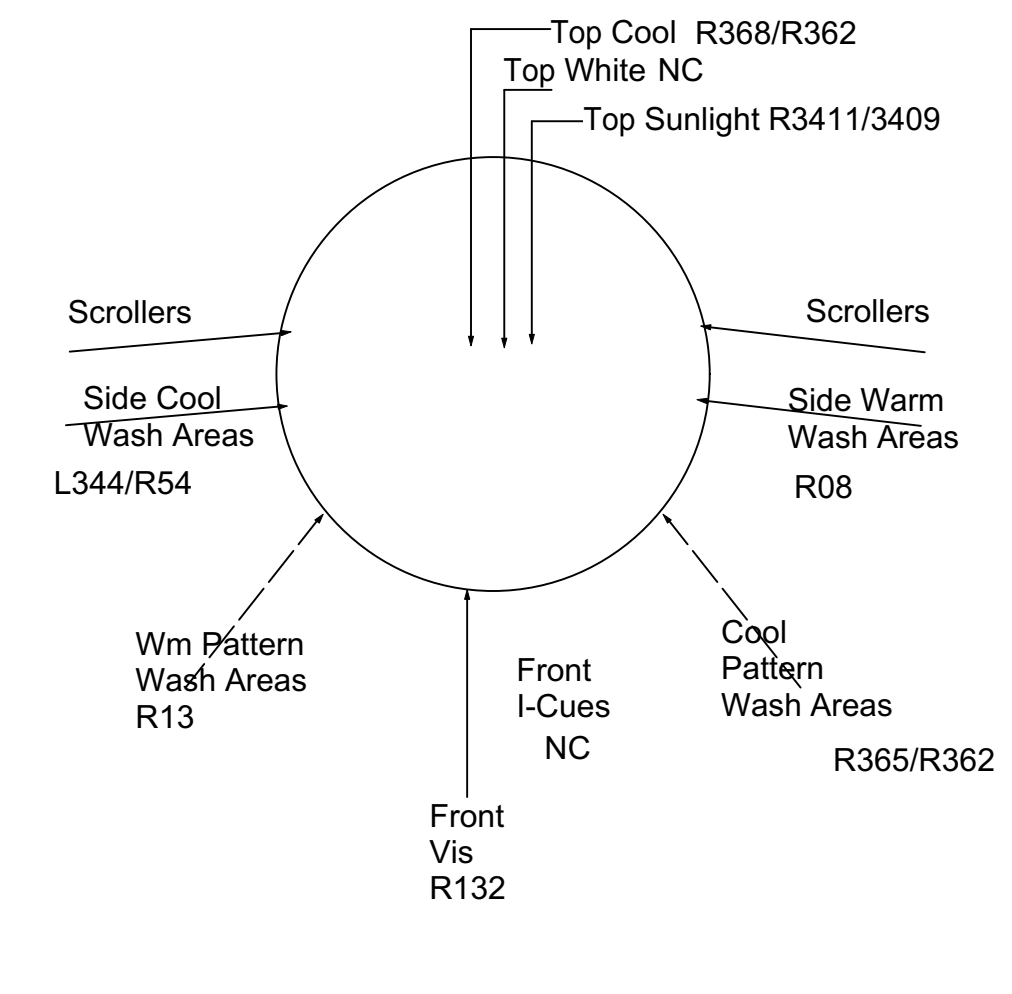

- To Do:
- Patterns: All SLs unless noted w/"Alt"
 - Balcony Left
 - Balcony Right
 - Rear Beam
 - Rear Beam
 - Rear Beam
 - Front Beam
 - Front Beam
 - 1st Elec/Wm
 - 1st Elec/ Cool
 - 1st Elec/
 - 1st Elec/
 - 2nd Elec
 - 2nd Elec

DMX Jack ID	Sidestage HL 1	2nd Elec 21
Rear Beam 4	Sidestage HR 8	SR Side 23
Front Beam 5	1st Elec 28	SL Side 17
VL1000HL 2	Aux Elec 19	Upstage Floor 14
VL1000HR 7	Mirror ball line14	

DMX Addresses			
Mirror Ball Motor 555			
Stage Right Scrollers		Stage Left Scrollers	
2 496		2 501	
1Downstage 495		1Downstage 500	
ETC LED Lustr 455		ETC LED Lustr 470	
RtArm 485		RtArm 490	
ETC LED Lustr 425		ETC LED Lustr 440	
VL 1000 340		VL 1000 370	
iCue 420			
iCue 410		iCue 415	
iCue 400		iCue 405	
DMX Iris: 320 (HL) 323 (HR)			

SISTER ACT

St. Olaf Kelsey Theater

Light Plot

Date: January 2, 2017 Scale: 1/4"

B. Bjorklund 507 301 8860 Revision: 1/16/17 9am

1

- Accessory**
- Apollo Right Arm 2
 - Wybron The Scroller 7.5" 6
- Light**
- Altman 65Q 6" Fresnel @ 750w 16
 - Lycian ClubSpot @ 360w 2
 - EC-1 @ 2kw 36
 - ETC Source-4 36" @ 575w 4
 - ETC CE Source4 26deg @ 575w 13
 - ETC CE Source4 36deg @ 575w 3
 - ETC CE Source4 50deg @ 575w 15
 - ETC Source4 LED2LS 26deg @ 171w 2
 - ETC Source4 LED2LS 36deg @ 171w 2
 - ETC Source4 PARNel @ 575/750w 16
 - Strand SL19 @ 575w 6
 - Strand SL26 @ 575W575 11
 - Strand SL36 @ 575w 30
 - Strand SL50 @ 575w 15
 - Altman Soft Lite @ 2X1kw 11
- Moving Light**
- VL-1000 Tungsten dimmer @ 1kw 2
- Typical**

- Followspot Colors:**
- Frost R119
 - Pink R54
 - Lavendar R51 double
 - Light Blue R562
 - Red R25
 - Green R93